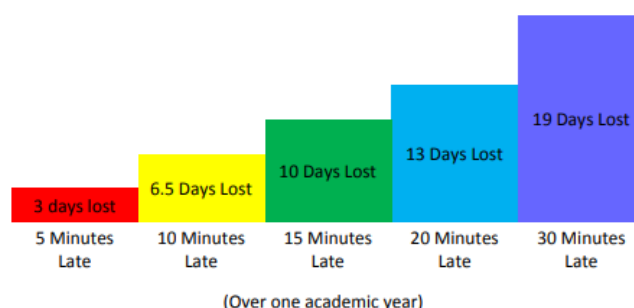

PE Kits

Indoor PE:

- Navy shorts
- White T-shirt
- Black plimsolls

Outdoor PE:

- Navy jogging bottoms
- Navy sweatshirt
- White T-shirt, Trainers

Attendance and Punctuality

We believe that regular attendance is clearly linked to pupils making good progress in their learning. It ensures that pupils settle into school and experience the stability and security they need in order to achieve their best. At a minimum we expect children to be in school for 96% of the time. This can still equate to 8 days of learning missed. If your child's attendance drops down to below 90%, this means almost 4 weeks of lost learning!

Every minute counts!

If a child is late every day, their learning as well as the other children in the classroom is disrupted. Below is a graph to demonstrate how being late to school every day adds up to lost learning time.